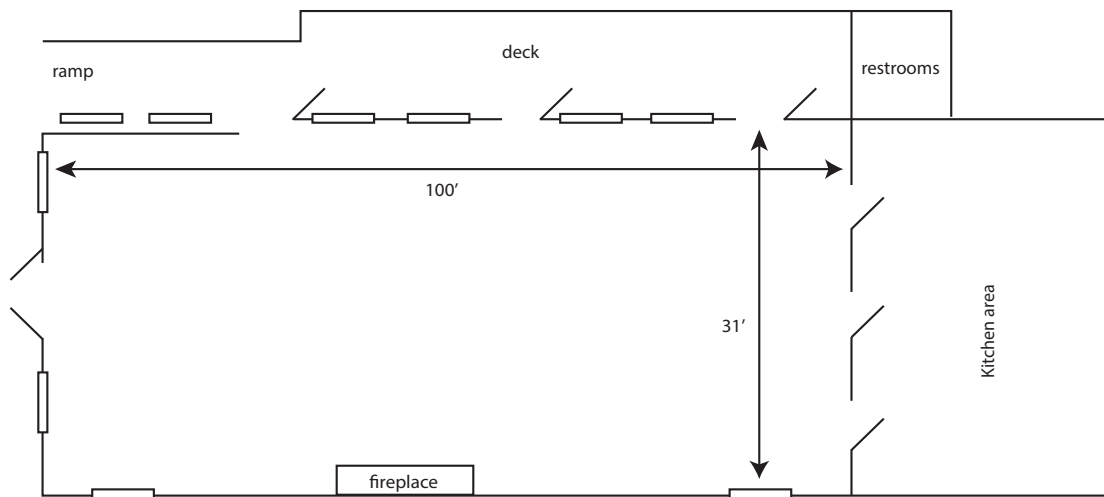

Kennolyn MEETING ROOMS

Hilltop Hacienda Venue • Hacienda Dining Room

Stone Creek Village Venue • Caldwell Lodge

Meeting Site	Set up Fee (per day)	Dimension	Sq. Ft.	Banqt.	Theater	Classroom	Current Setup
Hilltop Hacienda Venue							
Hacienda Dining Room	-	80'x 25'	2,000	120/300	120	120	Banquet
Stone Creek Village Venue							
Caldwell Lodge	\$200	100' x 31'	3,100	200	200	200	Banquet/Conversational
Evergreen School House	\$150	23' x 28'	644	40	40	32	Open
Museum	\$100	24' x 24'	576	32	30	24	Couch/Conversational
Depot	\$100	20' x 24'	480	24	30	24	Open
Stagecoach Parlor	\$150	21' x 30'	630	40	50	32	Gameroom
Outdoor Amphitheater	-			-	250	-	Amphitheater
Field	-			250	250	-	Open (Outdoors)