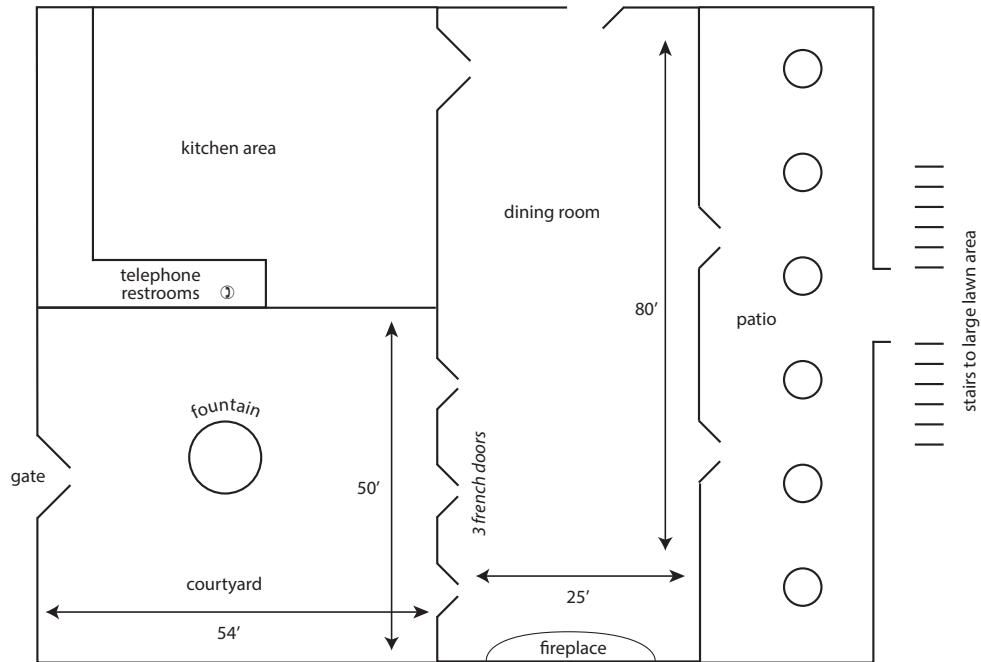

Kennolyn MEETING ROOMS

Hilltop Hacienda Venue • Hacienda Dining Room

Stone Creek Village Venue • Caldwell Lodge

Meeting Site	Set up Fee (per day)	Dimension	Sq. Ft.	Banqt.	Theater	Classroom	Current Setup
Hilltop Hacienda Venue							
Hacienda Dining Room	-	80'x 25'	2,000	120/300	120	120	Banquet
Stone Creek Village Venue							
Caldwell Lodge	\$200	100' x 31'	3,100	200	200	200	Banquet/Conversational
Evergreen School House	\$150	23' x 28'	644	40	40	32	Open
Museum	\$100	24' x 24'	576	32	30	24	Couch/Conversational
Depot	\$100	20' x 24'	480	24	30	24	Open
Stagecoach Parlor	\$150	21' x 30'	630	40	50	32	Gameroom
Outdoor Amphitheater	-			-	250	-	Amphitheater
Field	-			250	250	-	Open (Outdoors)